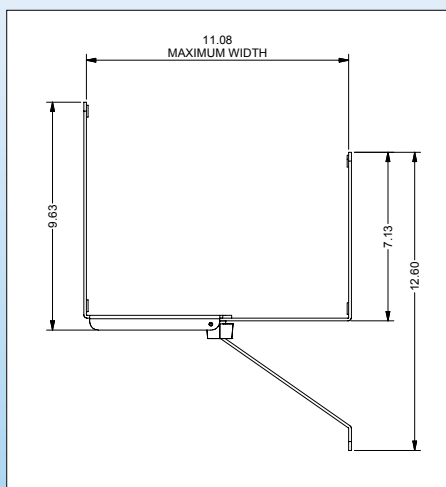

product spotlight

BROADCAST SOUND & SECURITY CPU BRACKET

With Great Lakes' CPU Bracket (BS2-CPUBKT) you can easily mount your processor on a wall, under a desk or anywhere the bracket can be securely attached.

With an adjustable slide, the BS2-CPUBKT can fit the size of any processor from 6.21" to 11.08".

Part No.	Description
BS2-CPUBKT	CPU Bracket for wall mounting (hardware not included)

CORPORATE HEADQUARTERS