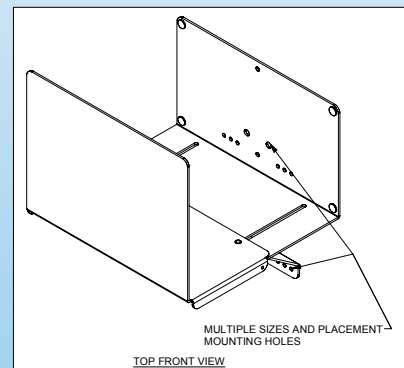

product spotlight

BROADCAST SOUND & SECURITY CPU BRACKET

With Great Lakes' CPU Bracket (BS2-CPUBKT) you can easily mount your processor on a wall, under a desk or anywhere the bracket can be securely attached.

With an adjustable slide, the BS2-CPUBKT can fit the size of any processor from 6.21" to 11.08".

Part No.	Description
BS2-CPUBKT	CPU Bracket for wall mounting (hardware not included)

CORPORATE HEADQUARTERS