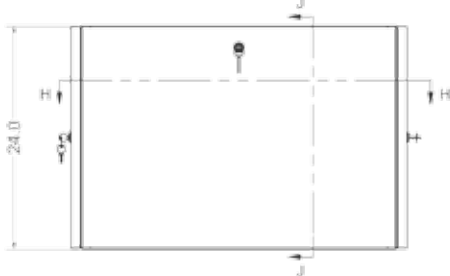

- Low profile but will still hold a 29" deep server
- Accepts rapid rail type systems
- The only wall mount in the industry that "hits" three studs!

Top View

Side View

Front View

Rear View

**CORPORATE HEADQUARTERS**