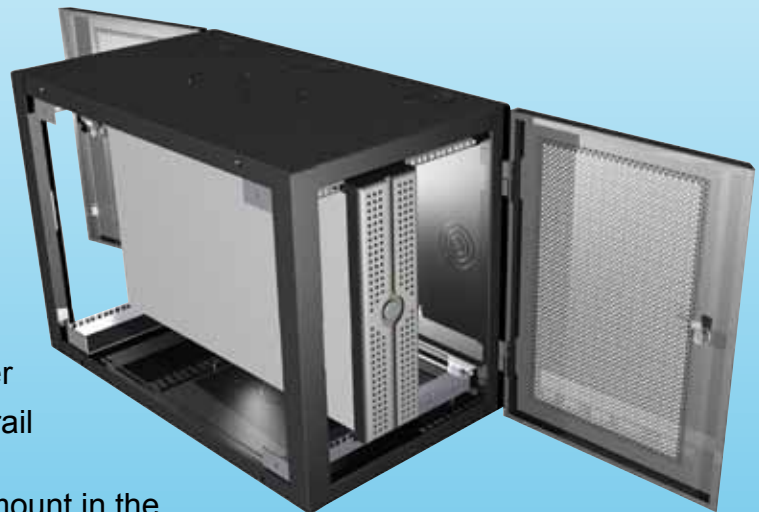

Great Lakes Case and Cabinet developed the GL24WE for just this purpose. Allowing for 10 RMUs (Rack Mount Units) of equipment and 350 lbs. of weight, the WE can accommodate enough equipment to create a network in a limited space. By mounting the server sideways, the WE greatly reduces the space required to mount your equipment. Utilizing lockable mesh side doors, the equipment installed inside has proper ventilation while staying secure inside the enclosure.

### Part No. Description

GL24WE	24"H x 36"W x 20.5"D, Wt. cap.: 350 lbs. Rack Spaces: 10 RMU, Shipping Weight: 100 lbs.
7217WS	Fan assembly w/fan guards and (2) 75 CFM fans
7219	6 position rack mount power strip w/circuit breaker

- Low profile but will still hold a 29" deep server
- Accepts rapid rail type systems
- The only wall mount in the industry that "hits" three studs!

Top View

Side View

Front View

Rear View

**CORPORATE HEADQUARTERS**