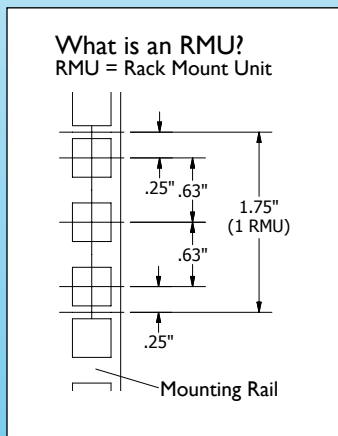

- Low profile but will still hold a 29" deep server
- Accepts rapid rail type systems
- The only wall mount in the industry that "hits" three studs!

Top View

Side View

Front View

Rear View

**CORPORATE HEADQUARTERS**