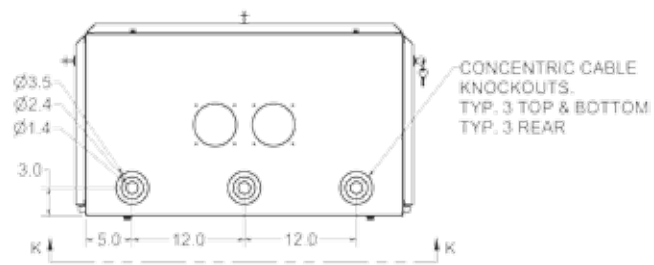

Top View

CORPORATE HEADQUARTERS

P.O. Box 551
Edinboro, PA 16412
1.866.TRY.GLCC
(1.866.879.4522)
Phone: 814.734.7303
Fax: 814.734.3907
glcc@greatcabinets.com

GREAT LAKES MANUFACTURING, INC.

1521 Enterprise Road
Corry, PA 16407
Phone: 814.734.2436
Fax: 814.665.7025
werackyourworld.com
glm@greatmanufacturing.net

WESTERN DISTRIBUTION

4750 Joule Street
Reno, NV 89502
Phone: 775.829.9913
Fax: 775.829.9926
glcc@greatcabinets.com

GREAT LAKES INTERNATIONAL LTD.

Aerbridge House, Unit 14
Dunshaughlin Business Park
Dunshaughlin Co. Meath
Ireland
Phone: 011 353 1 825 8777
Fax: 011 353 1 825 8778

GREAT LAKES HUNGARY KFT

Zsurló utca 13
8000 Székesfehérvár
Hungary
Phone: 011 36 22 880 420
Fax: 011 36 22 880 429