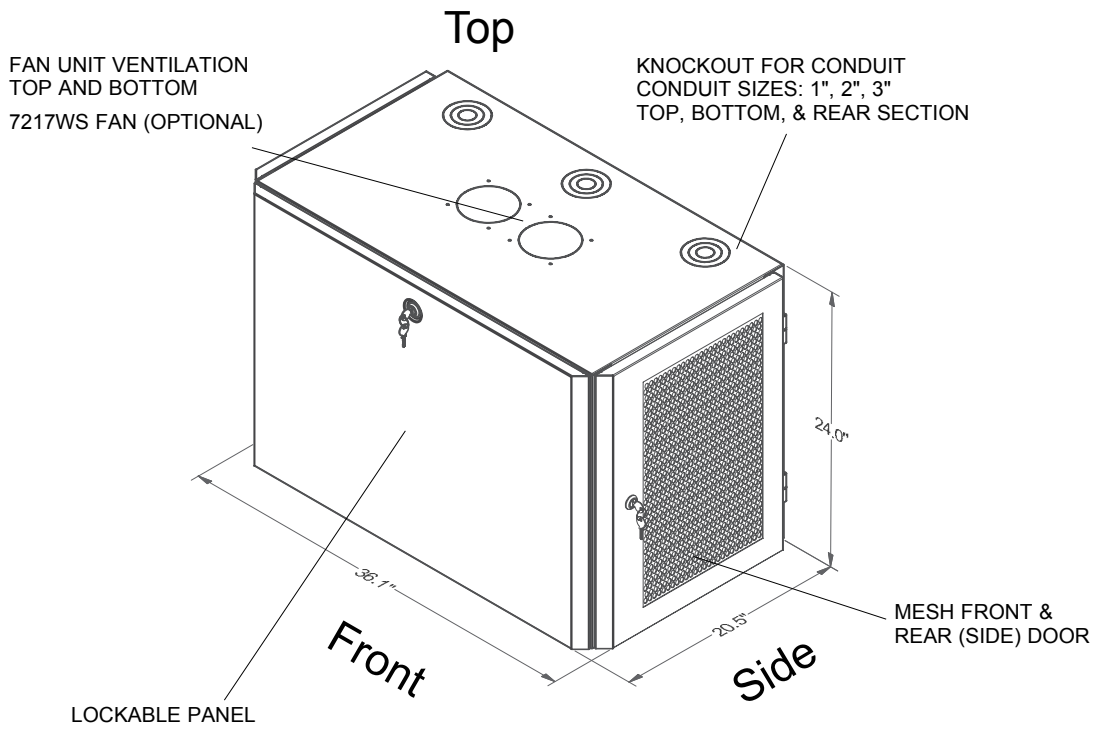

Great Lakes Case and Cabinet developed the GL24WE for just this purpose. Allowing for 10 RMUs (Rack Mount Units) of equipment and 350 lbs. of weight, the WE can accommodate enough equipment to create a network in a limited space. By mounting the server sideways, the WE greatly reduces the space required to mount your equipment. Utilizing lockable mesh side doors, the equipment installed inside has proper ventilation while staying secure inside the enclosure.

### Part No. Description

GL24WE	24"H x 36"W x 20.5"D, Wt. cap.: 350 lbs. Rack Spaces: 10 RMU, Shipping Weight: 100 lbs.
7217WS	Fan assembly w/fan guards and (2) 75 CFM fans
7219	6 position rack mount power strip w/circuit breaker

- Low profile but will still hold a 29" deep server
- Accepts rapid rail type systems
- The only wall mount in the industry that "hits" three studs!

Top View

Side View

Front View

Rear View

**CORPORATE HEADQUARTERS**