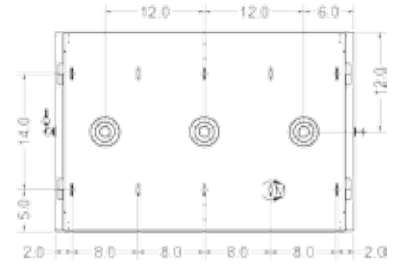

### Part No. Description

GL24WE	24"H x 36"W x 20.5"D, Wt. cap.: 350 lbs. Rack Spaces: 10 RMU, Shipping Weight: 100 lbs.
7217WS	Fan assembly w/fan guards and (2) 75 CFM fans
7219	6 position rack mount power strip w/circuit breaker

- Low profile but will still hold a 29" deep server
- Accepts rapid rail type systems
- The only wall mount in the industry that "hits" three studs!

Top View

Side View

Front View

Rear View

**CORPORATE HEADQUARTERS**