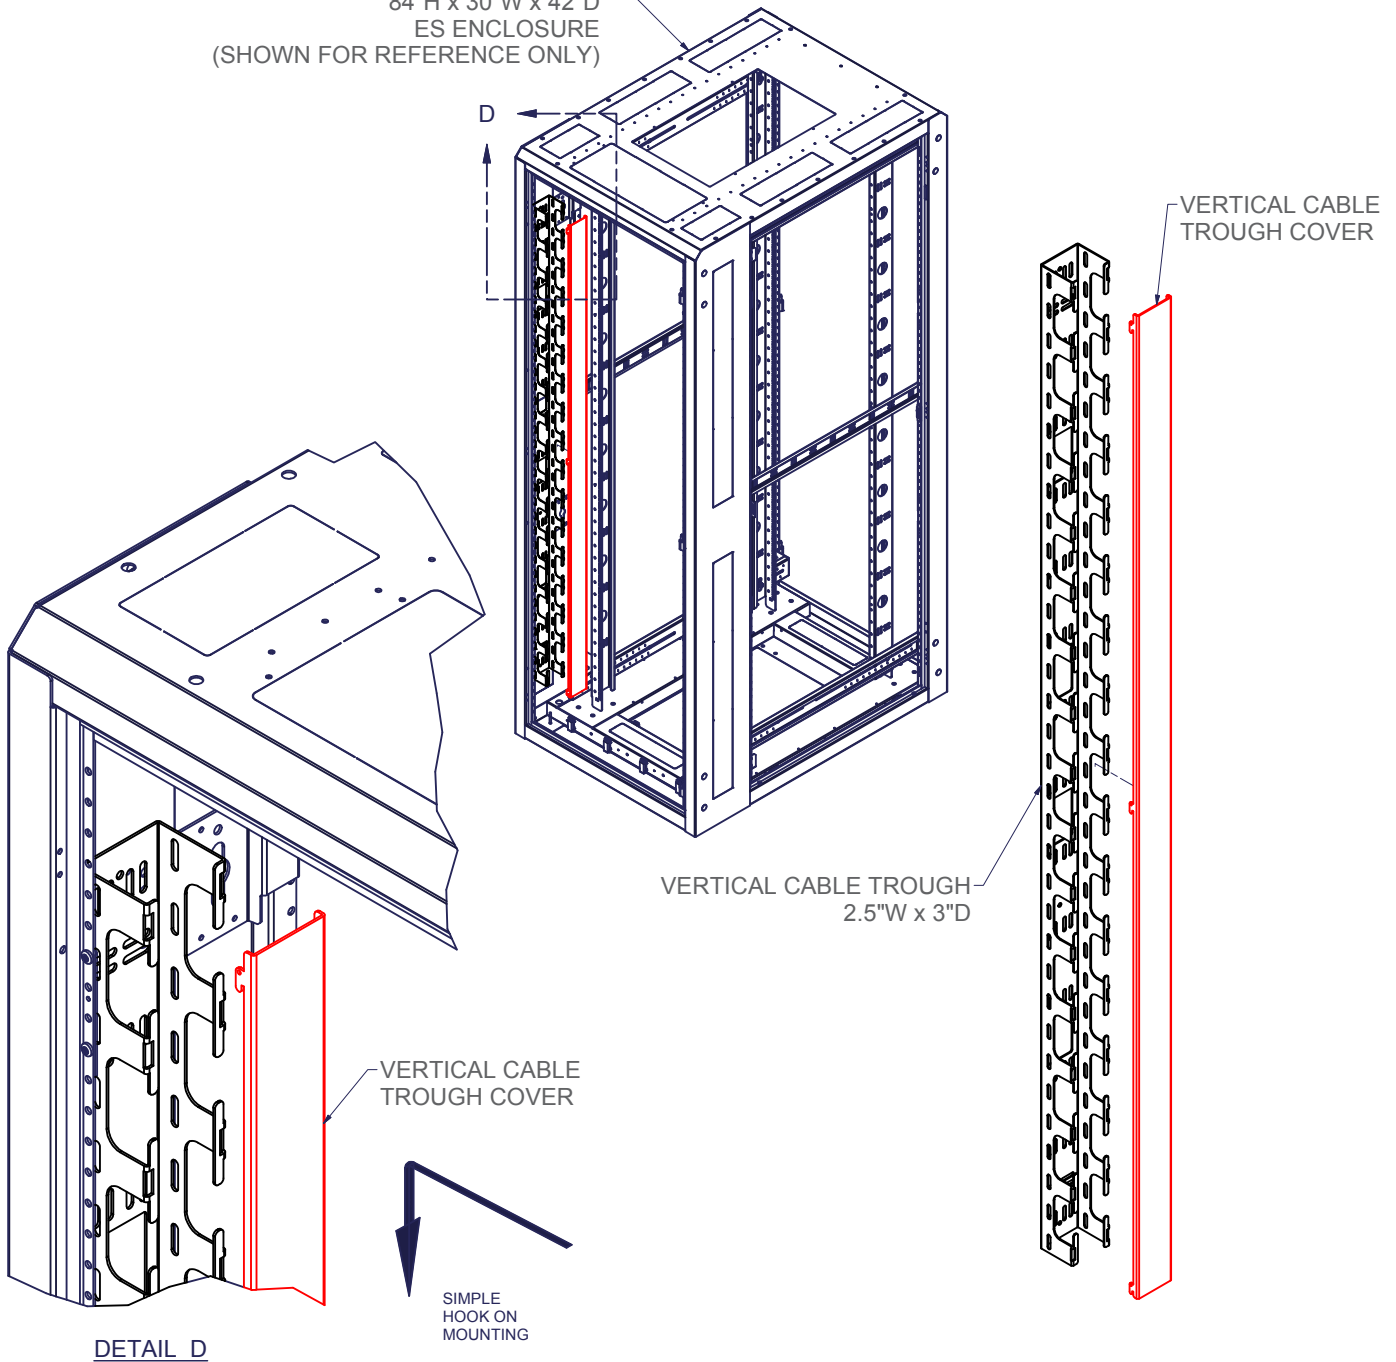

GL840ES3042
84"H x 30"W x 42"D
ES ENCLOSURE
(SHOWN FOR REFERENCE ONLY)

CORPORATE HEADQUARTERS

P.O. Box 551
Edinboro, PA 16412
1.866.TRY.GLCC
(1.866.879.4522)
Phone: 814.734.7303
Fax: 814.734.3907
glcc@greatcabinets.com

GREAT LAKES MANUFACTURING, INC.

1521 Enterprise Road
Corry, PA 16407
Phone: 814.734.2436
Fax: 814.665.7025
werackyourworld.com
glm@greatmanufacturing.net

WESTERN DISTRIBUTION

4750 Joule Street
Reno, NV 89502
Phone: 775.829.9913
Fax: 775.829.9926
glcc@greatcabinets.com

GREAT LAKES INTERNATIONAL LTD.

Aerbridge House, Unit 14
Dunshaughlin Business Park
Dunshaughlin Co. Meath
Ireland
Phone: 011 353 1 825 8777
Fax: 011 353 1 825 8778

GREAT LAKES HUNGARY KFT

Zsurló utca 13
8000 Székesfehérvár
Hungary
Phone: 011 36 22 880 420
Fax: 011 36 22 880 429