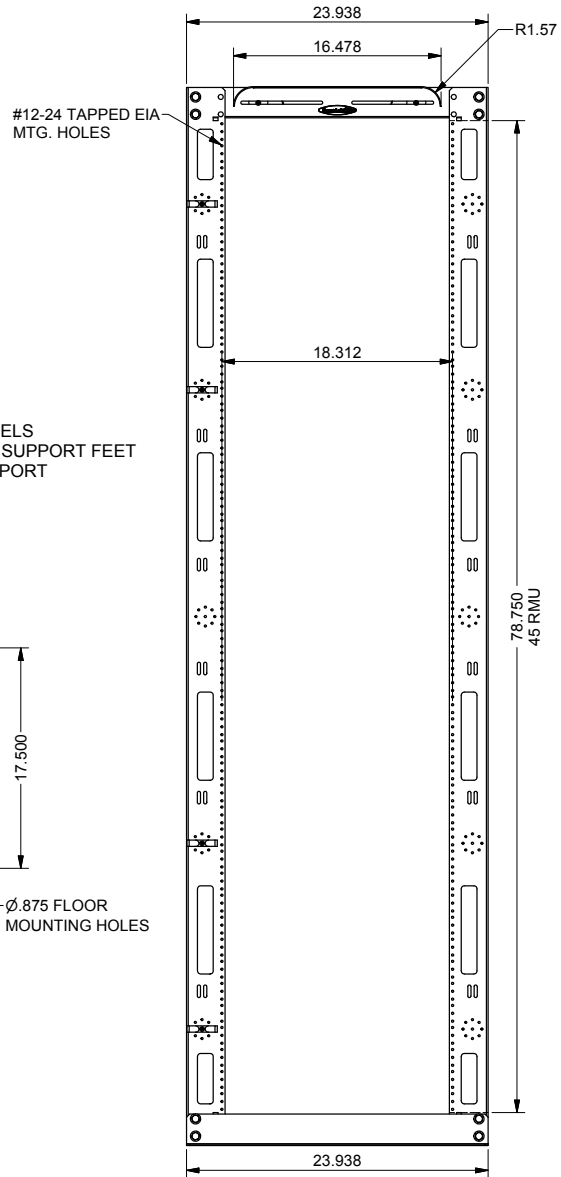

# CMR-45U Cable Management Rack

### CONSTRUCTION:

- BOLT TOGETHER ASSEMBLY
- SHIPS UNASSEMBLED AS FLAT KIT
- #12 GA. C.R.S. VERTICAL RAIL CHANNELS
- #11 GA. C.R.S. BOTTOM HORIZONTAL SUPPORT FEET
- #14 GA. C.R.S. TOP HORIZONTAL SUPPORT