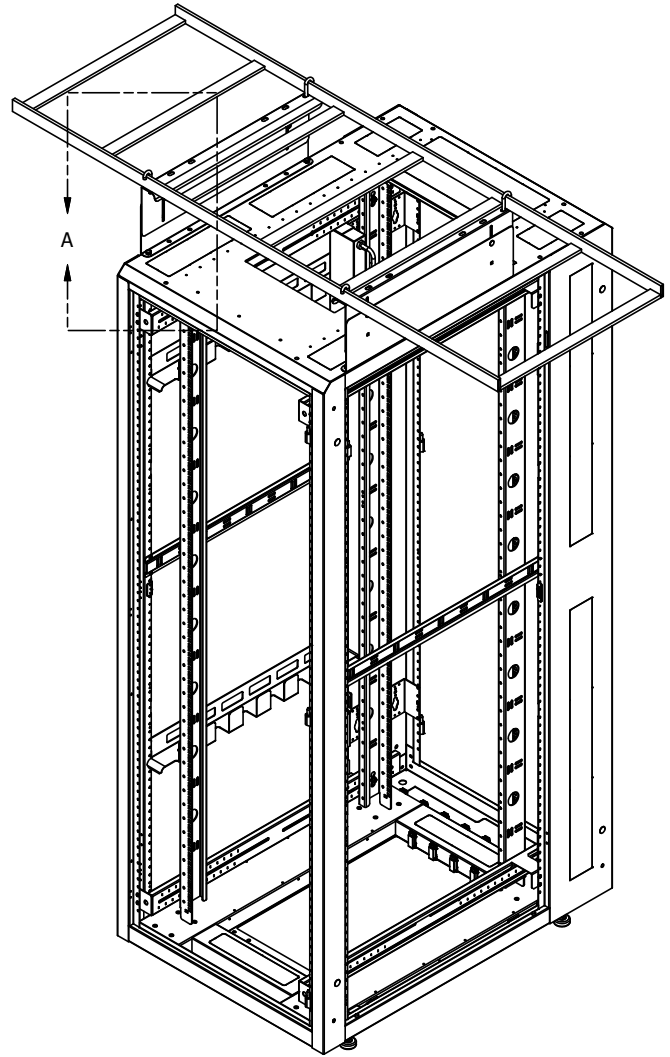

Talk to us about the engineering challenges in your data center and together we'll find an engineering solution. Contact your Great Lakes representative by calling 1-866-TRY-GLCC or visit us on the web at werackyourworld.com

WeRackYourWorld.com

CORPORATE HEADQUARTERS

P.O. Box 551
Edinboro, PA 16412
1.866.TRY.GLCC
(1.866.879.4522)
Phone: 814.734.7303
Fax: 814.734.3907
glcc@greatcabinets.com

GREAT LAKES MANUFACTURING, INC.

1521 Enterprise Road
Corry, PA 16407
Phone: 814.734.2436
Fax: 814.665.7025
glm@greatmanufacturing.net

WESTERN DISTRIBUTION

4750 Joule Street
Reno, NV 89502
Phone: 775.829.9913
Fax: 775.829.9926
glcc@greatcabinets.com

SOUTHEAST DISTRIBUTION

3630 Shaw Blvd.
Suite 4, Naples, FL. 34117
Phone: 1.866.TRY.GLCC
Fax: 239.304.1226
glcc@greatcabinets.com

GREAT LAKES INTERNATIONAL LTD.

Aerbridge House, Unit 14
Dunshaughlin Business Park
Dunshaughlin Co. Meath
Ireland
Phone: 011 353 1 825 8777
Fax: 011 353 1 825 8778
glcc@greatcabinets.com

GREAT LAKES HUNGARY KFT

Zsurió utca 13
8000 Székesfehérvár
Hungary
Phone: 011 36 22 880 420
Fax: 011 36 22 880 429
glcc@greatcabinets.com