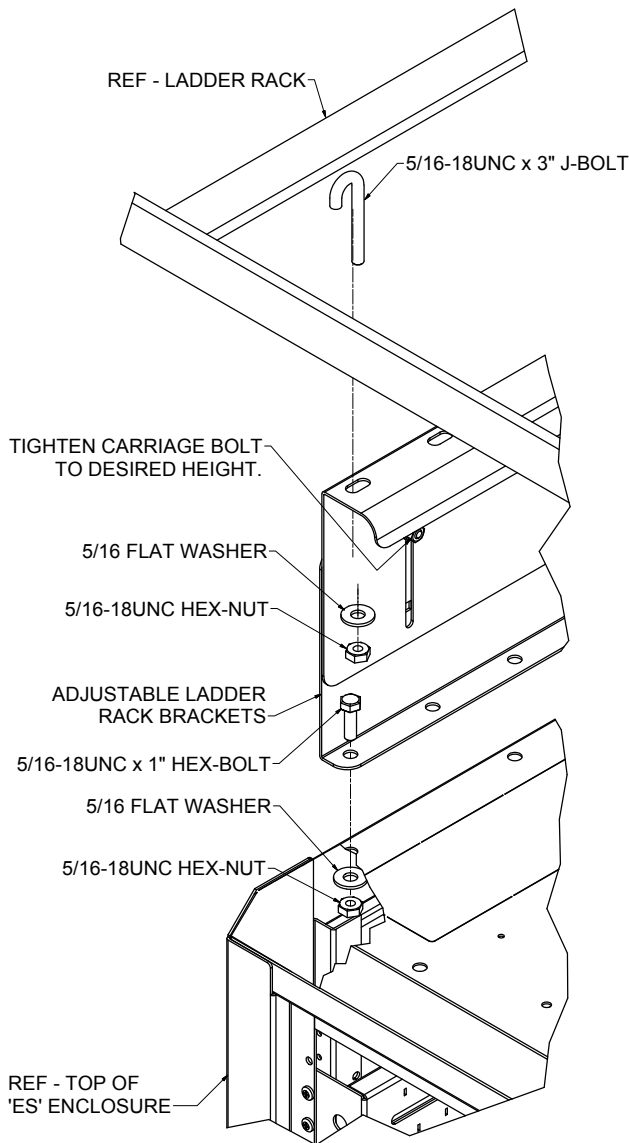

ADJUSTABLE LADDER RACK BRACKETS

DETAIL A