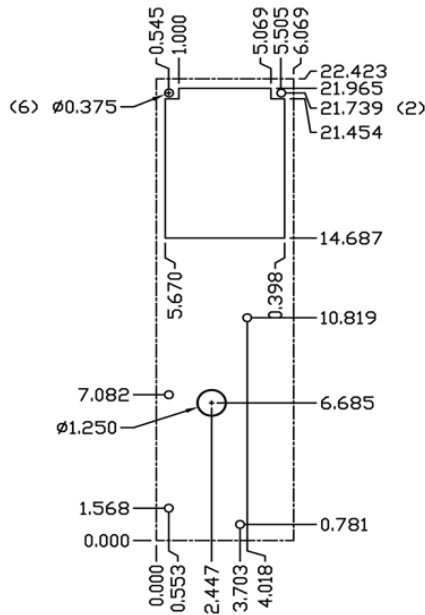

CUTOUT DRAWING