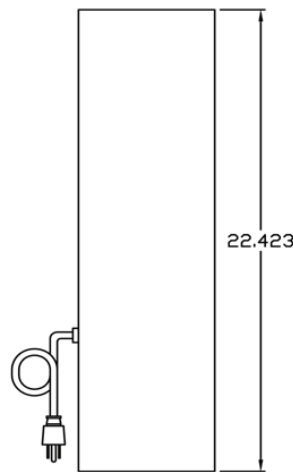

2200 BTU AC UNIT FOR NEMA 12K WALL MOUNTS

FRONT VIEW

LEFT SIDE

RIGHT SIDE

IMPORTANT
GASKET MUST BE
APPLIED AS SHOWN

Important: gasket must be applied as shown for proper operation and to maintain NEMA integrity.

WeRackYourWorld.com

CORPORATE HEADQUARTERS

P.O. Box 551
Edinboro, PA 16412
1.866.TRY.GLCC
(1.866.879.4522)
Phone: 814.734.7303
Fax: 814.734.3907
glcc@greatcabinets.com

GREAT LAKES MANUFACTURING, INC.

1521 Enterprise Road
Corry, PA 16407
Phone: 814.734.2436
Fax: 814.665.7025
glm@greatmanufacturing.net

WESTERN DISTRIBUTION

4750 Joule Street
Reno, NV 89502
Phone: 775.829.9913
Fax: 775.829.9926
glcc@greatcabinets.com

SOUTHEAST DISTRIBUTION

3630 Shaw Blvd.
Suite 4, Naples, FL 34117
Phone: 1.866.TRY.GLCC
Fax: 239.304.1226
glcc@greatcabinets.com

GREAT LAKES INTERNATIONAL LTD.

Aerbridge House, Unit 14
Dunshaughlin Business Park
Dunshaughlin Co. Meath
Ireland
Phone: 011 353 1 825 8777
Fax: 011 353 1 825 8778
glcc@greatcabinets.com

GREAT LAKES HUNGARY KFT

Zsurió utca 13
8000 Székesfehérvár
Hungary
Phone: 011 36 22 880 420
Fax: 011 36 22 880 429
glcc@greatcabinets.com