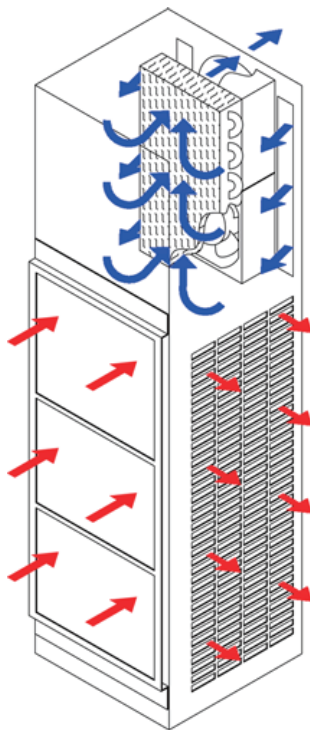

### FEATURES

- Digital temperature controller with alarm
- Built-in condensate evaporator
- Durable 16 gauge welded steel construction
- Efficient, quiet, long lasting rotary compressor
- Environment friendly HFC refrigerant
- Easy pull-out filter
- Space saving aesthetic cabinet design
- Designed to mount on side of enclosure while maintaining NEMA type 12 integrity