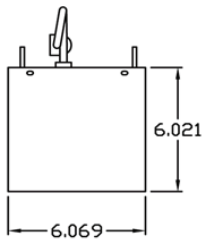

2200 BTU AC UNIT FOR NEMA 12K WALL MOUNTS

TOP VIEW

FRONT VIEW