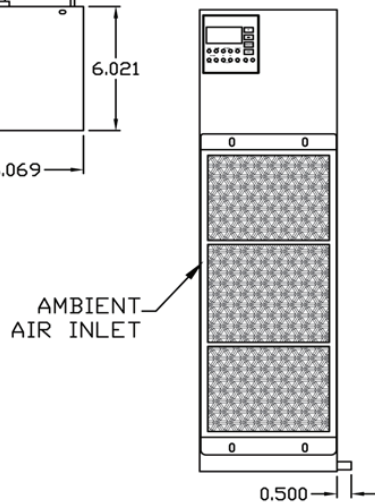

2200 BTU AC UNIT FOR NEMA 12K WALL MOUNTS

FRONT VIEW