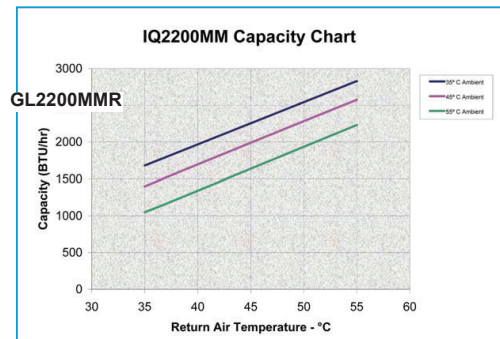

### FEATURES

- Digital temperature controller with alarm
- Built-in condensate evaporator
- Durable 16 gauge welded steel construction
- Efficient, quiet, long lasting rotary compressor
- Environment friendly HFC refrigerant
- Easy pull-out filter
- Space saving aesthetic cabinet design
- Designed to mount on side of enclosure while maintaining NEMA type 12 integrity