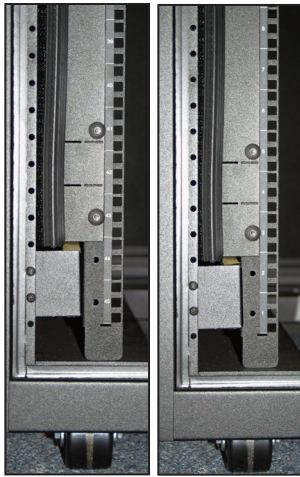

product spotlight

Descending Order RMUTD

Ascending Order RMUTA

RMU LABELS

Not everyone loads their equipment the same way. Most people in the industry consider RMU "1" to be the first mounting unit at the bottom of their enclosure. Some people look at their racks and enclosures differently. They organize their electrical, data and communication equipment top to bottom, calling the top RMU "1". We can accommodate both.

Now, no matter how you wish to load your racks or enclosures, we can help with our RMU Tape, available in ascending order or descending order. Each set of labels has a black powder coat look and they are easy to "peel & stick".

PART NO. DESCRIPTION

GL-RMUTA Package of 4 RMU Labels in ascending order (1 on the bottom, 45 on the top)

GL-RMUTD Package of 4 RMU Labels in descending order (1 on the top, 45 on the bottom)

WeRackYourWorld.com