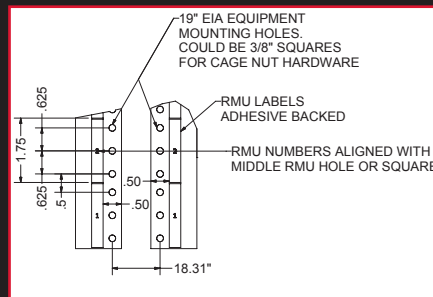

product spotlight

Descending Order RMUTD

Ascending Order RMUTA

RMU LABELS

Not everyone loads their equipment the same way. Most people in the industry consider RMU "1" to be the first mounting unit at the bottom of their enclosure. Some people look at their racks and enclosures differently. They organize their electrical, data and communication equipment top to bottom, calling the top RMU "1". We can accommodate both.

Now, no matter how you wish to load your racks or enclosures, we can help with our RMU Tape, available in ascending order or descending order. Each set of labels has a black powder coat look and they are easy to "peel & stick".

PART NO. DESCRIPTION

GL-RMUTA Package of 4 RMU Labels in ascending order (1 on the bottom, 45 on the top)

GL-RMUTD Package of 4 RMU Labels in descending order (1 on the top, 45 on the bottom)

WeRackYourWorld.com