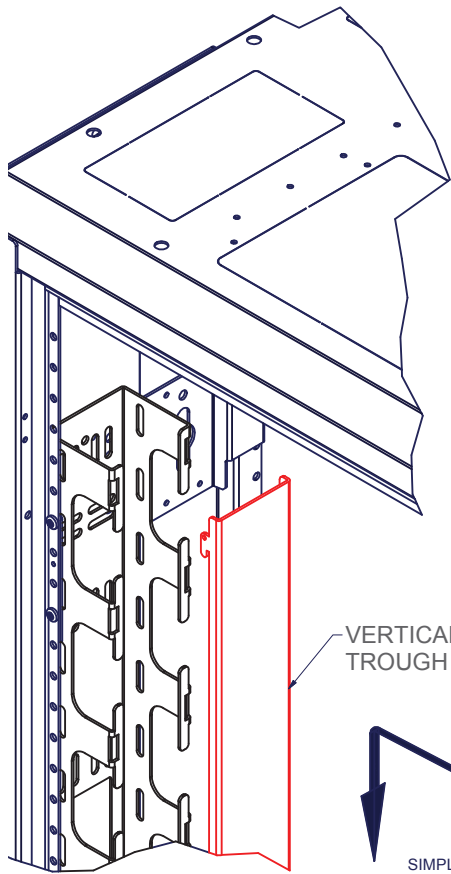

VERTICAL CABLE TROUGH COVER

SIMPLE HOOK ON MOUNTING

DETAIL D

WeRackYourWorld.com

CORPORATE HEADQUARTERS

P.O. Box 551
Edinboro, PA 16412
1.866.TRY.GLCC
(1.866.879.4522)
Phone: 814.734.7303
Fax: 814.734.3907
glcc@greatcabinets.com

GREAT LAKES MANUFACTURING, INC.

1521 Enterprise Road
Corry, PA 16407
Phone: 814.734.2436
Fax: 814.665.7025
glm@greatmanufacturing.net

WESTERN DISTRIBUTION

4750 Joule Street
Reno, NV 89502
Phone: 775.829.9913
Fax: 775.829.9926
glcc@greatcabinets.com

SOUTHEAST DISTRIBUTION

3630 Shaw Blvd.
Suite 4, Naples, FL 34117
Phone: 1.866.TRY.GLCC
Fax: 239.304.1226
glcc@greatcabinets.com

GREAT LAKES INTERNATIONAL LTD.

Aerbridge House, Unit 14
Dunshaughlin Business Park
Dunshaughlin Co. Meath
Ireland
Phone: 011 353 1 825 8777
Fax: 011 353 1 825 8778
glcc@greatcabinets.com

GREAT LAKES HUNGARY KFT

Zsurló utca 13
8000 Székesfehérvár
Hungary
Phone: 011 36 22 880 420
Fax: 011 36 22 880 429
glcc@greatcabinets.com