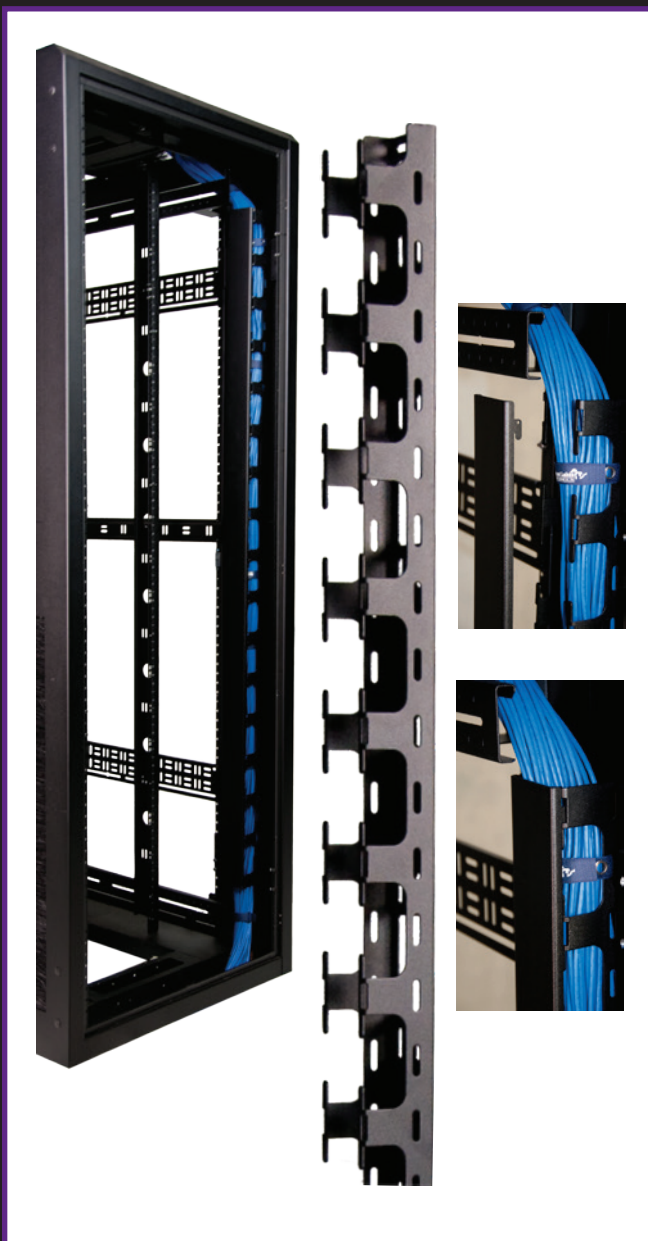

## VCT - VERTICAL CABLE TROUGH

The ES server enclosure is designed to accommodate high density cable management, cooling, and power needs. Great Lakes Vertical Cable Troughs (VCT) are made for those cable management needs.

Formed from a single sheet of 14 gauge, cold rolled steel, the VCT provides fingers and attachment points for additional cable management within the enclosure. When used with an 84"H x 48"D enclosure, up to three troughs can be mounted in each rear corner; two troughs in each corner when using 42"D enclosures. A combination of cable troughs and power strips can also be mounted.

PART NO.	DESCRIPTION
VCT-91	Vertical Cable Trough for 91.00"H ES Enclosure; 76.00"H x 3.00"W x 2.50"D
VCT-91C	Vertical Cable Trough Cover for 91.00"H ES Enclosure; 76.00"H x 3.00"W x 2.50"D
VCT-84	Vertical Cable Trough for 84.00"H ES Enclosure; 68.00"H x 3.00"W x 2.50"D
VCT-84C	Vertical Cable Trough Cover for 84.00"H ES Enclosure; 68.00"H x 3.00"W x 2.50"D
VCT-79	Vertical Cable Trough for 79.00"H ES Enclosure; 62.00"H x 3.00"W x 2.50"D
VCT-79C	Vertical Cable Trough Cover for 79.00"H ES Enclosure; 62.00"H x 3.00"W x 2.50"D