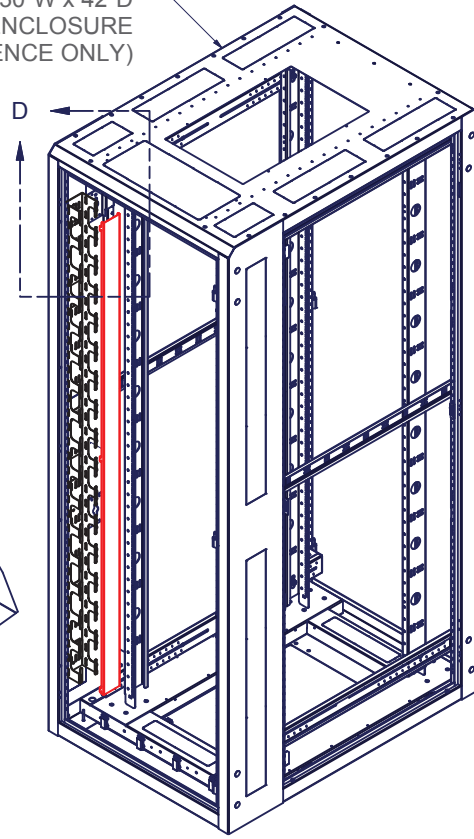

GL840ES3042
84"H x 30"W x 42"D
ES ENCLOSURE
(SHOWN FOR REFERENCE ONLY)

VERTICAL CABLE TROUGH COVER

VERTICAL CABLE TROUGH
2.5"W x 3"D