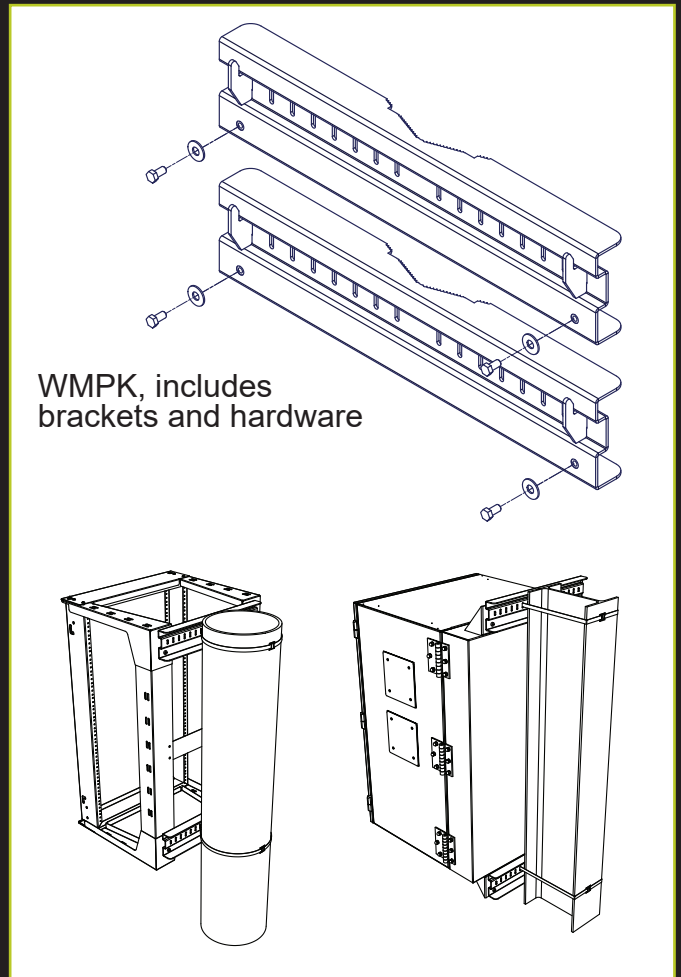

product spotlight

WALL MOUNT POLE KIT

When telecom or small data equipment is needed in a facility, there may not be a convenient wall on which to mount a rack or enclosure. The Great Lakes Wall Mount Pole Kit allows our most popular wall mount products to be mounted to support poles or beams in the location where equipment is needed the most!

FEATURES

- Compatible with the following series of Great Lakes wall mounts and swing racks: WM, N12K, SR, and SRD (These products are intended for indoor use only)
- Brackets mount to keyhole pattern on rear of enclosures and are then strapped to poles using steel banding
- Able to mount to square or round poles
- Includes two brackets and mounting hardware (Strapping is not included. Please note that proper strapping is required to complete the installation of the Wall Mount Pole Kit.)

PART NO. WMPK

DESCRIPTION

Wall Mount Pole Kit; includes brackets and hardware to mount WM, N12K, SR, and SRD products to poles

WMPK, includes brackets and hardware

GL36SR (Swing Rack) and the GL360N12 (NEMA 12) shown; enclosures, racks, straps, and pole not included with kit