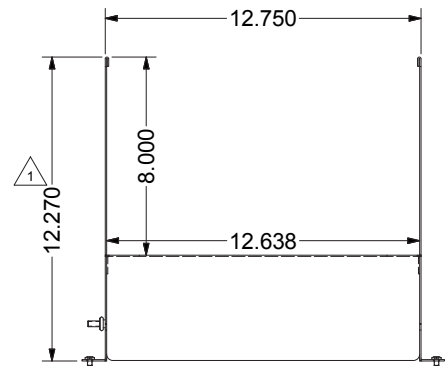

END VIEW

WeRackYourWorld.com

CORPORATE HEADQUARTERS

P.O. Box 551
Edinboro, PA 16412
1.866.TRY.GLCC
(1.866.879.4522)
Phone: 814.734.7303
Fax: 814.734.3907
glcc@greatcabinets.com

GREAT LAKES MANUFACTURING, INC.

1521 Enterprise Road
Corry, PA 16407
Phone: 814.734.2436
Fax: 814.665.7025
glm@greatmanufacturing.net

WESTERN DISTRIBUTION

4750 Joule Street
Reno, NV 89502
Phone: 775.829.9913
Fax: 775.829.9926
glcc@greatcabinets.com

SOUTHEAST DISTRIBUTION

3630 Shaw Blvd.
Suite 4, Naples, FL 34117
Phone: 1.866.TRY.GLCC
Fax: 239.304.1226
glcc@greatcabinets.com

GREAT LAKES INTERNATIONAL LTD.

Aerbridge House, Unit 14
Dunshaughlin Business Park
Dunshaughlin Co. Meath
Ireland
Phone: 011 353 1 825 8777
Fax: 011 353 1 825 8778
glcc@greatcabinets.com

GREAT LAKES HUNGARY KFT

Zsurló utca 13
8000 Székesfehérvár
Hungary
Phone: 011 36 22 880 420
Fax: 011 36 22 880 429
glcc@greatcabinets.com