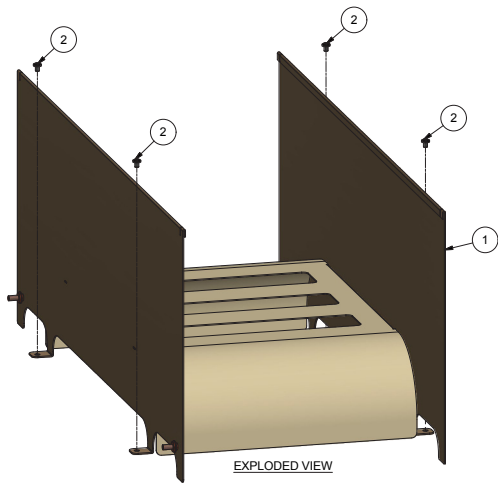

### FEATURES

- Support overhead cable needs on Great Lakes ES and EN enclosures
- Designed to accommodate large bundles of cable while still maintaining a 3" bend radius for fiber and CAT6 cable
- 12"W x 8"D trough dimensions
- Optional End Caps "close off" the trough and create a clean look for those installed at the end of an aisle
- Cable fill rate of 1024 cables (when using cable with outside diameter of .23")

### DESCRIPTION

High Density Top Cable Trough for 24"W ES enclosures

High Density Top Cable Trough for 30"W ES enclosures

High Density Top Cable Trough for 32"W EN enclosures

High Density Top Cable Trough for 40"W EN enclosures

End cap for any High Density Top Cable Trough

TCT30HD pictured; other High Density Top Cable Trough dimensions vary; visit [WeRackYourWorld.com/drawings](http://WeRackYourWorld.com/drawings) for additional technical specs.