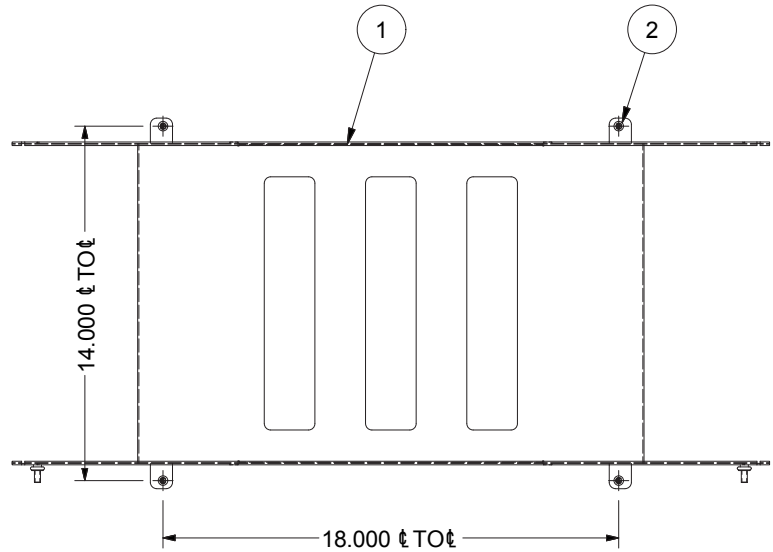

### FEATURES

- Support overhead cable needs on Great Lakes ES and EN enclosures
- Designed to accommodate large bundles of cable while still maintaining a 3" bend radius for fiber and CAT6 cable
- 12"W x 8"D trough dimensions
- Optional End Caps "close off" the trough and create a clean look for those installed at the end of an aisle
- Cable fill rate of 1024 cables (when using cable with outside diameter of .23")

### DESCRIPTION

High Density Top Cable Trough for 24"W ES enclosures

High Density Top Cable Trough for 30"W ES enclosures

High Density Top Cable Trough for 32"W EN enclosures

High Density Top Cable Trough for 40"W EN enclosures

End cap for any High Density Top Cable Trough

TCT30HD pictured; other High Density Top Cable Trough dimensions vary; visit [WeRackYourWorld.com/drawings](http://WeRackYourWorld.com/drawings) for additional technical specs.