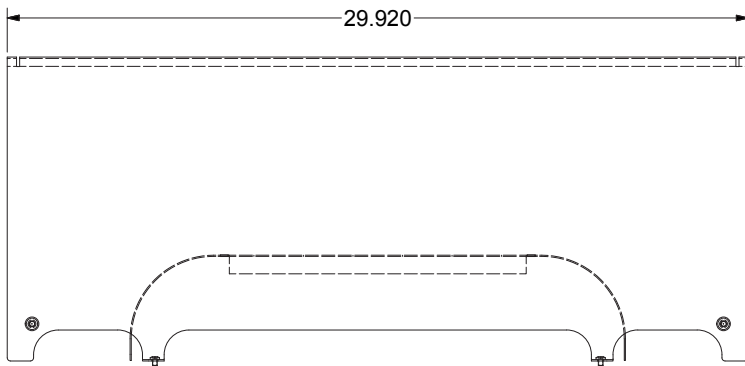

TCT30HD pictured; other High Density Top Cable Trough dimensions vary; visit WeRackYourWorld.com/drawings for additional technical specs.

SIDE VIEW

WeRackYourWorld.com

CORPORATE HEADQUARTERS

P.O. Box 551
Edinboro, PA 16412
1.866.TRY.GLCC
(1.866.879.4522)
Phone: 814.734.7303
Fax: 814.734.3907
glcc@greatcabinets.com

GREAT LAKES MANUFACTURING, INC.

1521 Enterprise Road
Corry, PA 16407
Phone: 814.734.2436
Fax: 814.665.7025
glm@greatmanufacturing.net

WESTERN DISTRIBUTION

4750 Joule Street
Reno, NV 89502
Phone: 775.829.9913
Fax: 775.829.9926
glcc@greatcabinets.com

SOUTHEAST DISTRIBUTION

3630 Shaw Blvd.
Suite 4, Naples, FL 34117
Phone: 1.866.TRY.GLCC
Fax: 239.304.1226
glcc@greatcabinets.com

GREAT LAKES INTERNATIONAL LTD.

Aerbridge House, Unit 14
Dunshaughlin Business Park
Dunshaughlin Co. Meath
Ireland
Phone: 011 353 1 825 8777
Fax: 011 353 1 825 8778
glcc@greatcabinets.com

GREAT LAKES HUNGARY KFT

Zsurló utca 13
8000 Székesfehérvár
Hungary
Phone: 011 36 22 880 420
Fax: 011 36 22 880 429
glcc@greatcabinets.com