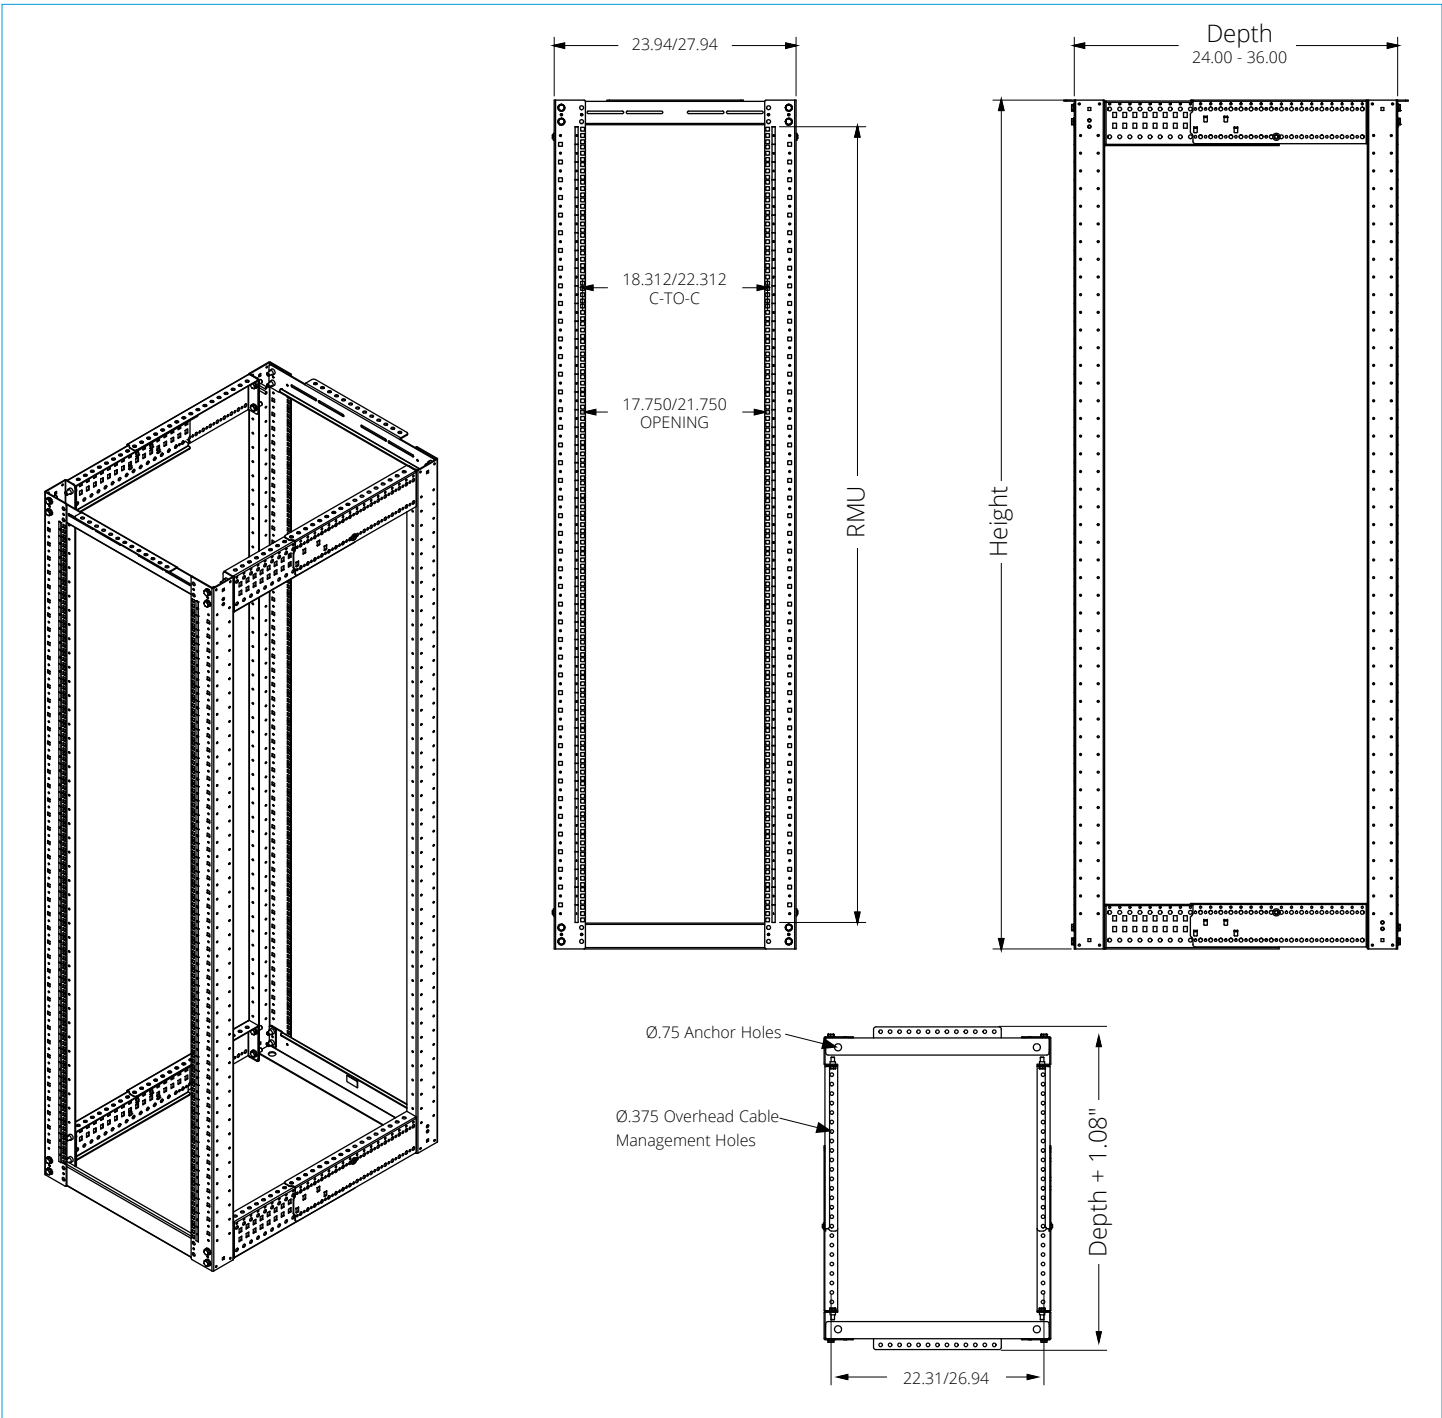

### Variable Depth

Side rails provide variable depth in 1" increments

### "D" Ring Mounting

¼ turn "D" rings (optional) can be mounted in any of the square hole patterns along the channel; rings can be orientated horizontally or vertically

## FEATURES

- #12-24 tapped or 3/8" sq. (M6) channels (with RMU markings) for 19" and 23" mounting
- Square hole pattern and FMP pattern along the front and rear face of channels accept "D" rings and fingers for horizontal cable support
- Side rails provide variable depth in 1" increments, 24-36"D
- Self squaring assembly with toe-in or toe-out orientation
- Weight capacity 2500 lbs.
- Standards: UL2416, RoHS II