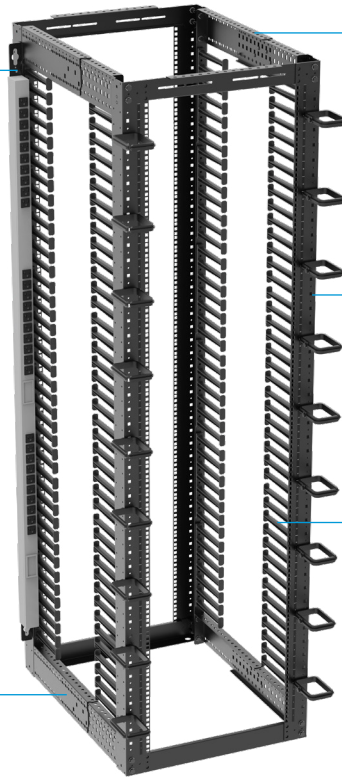

### PDU/Cable Management Bar

The VPCB1 mounts to the side of the channel in a PDU (to button mount a single PDU) or cable management orientation (to provide additional mounting points for fingers and "D" rings)

### Variable Depth

Side rails provide variable depth in 1" increments

### "D" Ring Mounting

¼ turn "D" rings (optional) can be mounted in any of the square hole patterns along the channel; rings can be orientated horizontally or vertically

## FEATURES

- #12-24 tapped or 3/8" sq. (M6) channels (with RMU markings) for 19" and 23" mounting
- Square hole pattern and FMP pattern along the front and rear face of channels accept "D" rings and fingers for horizontal cable support
- Side rails provide variable depth in 1" increments, 24-36"D
- Self squaring assembly with toe-in or toe-out orientation
- Weight capacity 2500 lbs.
- Standards: UL2416, RoHS II